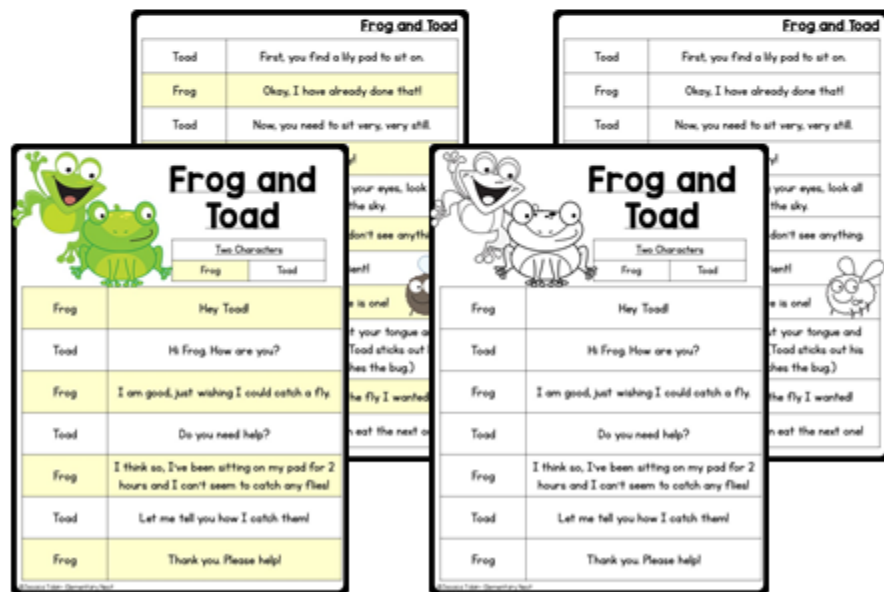

Reader's Theater

There are 10 non-seasonal reader's theater scripts within this unit. They range between two, three, or four characters. Each script comes with a cover page, headband or necklace pieces, color copies, or black and white copies for each script.

Each script:

- has a cover page
- comes with headband or necklace images for characters
- has highlighted color copies for each character
- has black & white copy

Stories:

1. Frog and Toad (2 characters)- page 12
2. Aliens in Space (2 characters)- page 21
3. Cat and Dog are Pals (2 characters)- page 30
4. At the Magic Show (2 characters)- page 39
5. Where's the Saddle? (3 characters)- page 49
6. Traffic Jam (3 characters)- page 60
7. Pirate Treasure (3 characters)- page 71
8. The Missing Ruby (3 characters)- page 82
9. Down on the Farm (4 characters)- page 94
10. Under the Sea (4 characters)- page 107

A Closer Look

Here's a look at all the pieces that come with one of the 2-character scripts.

Cover page for
file folders

Color copies with
highlighted scripts

Black and white
version